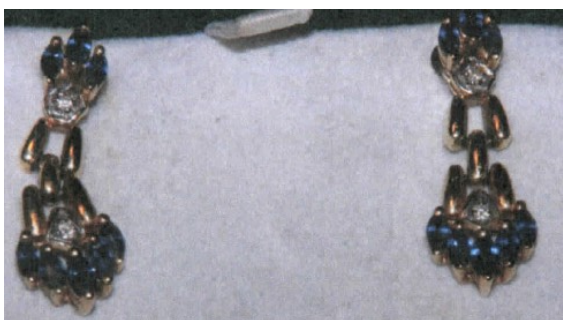

NORFOLK
CONSTABULARY

Our Priority is You

Oct 2020
Bulletin 131
Page 1

CID OUTSTANDING STOLEN PROPERTY LIST

Dan Lane Modern Arm—large bronze statue. The arm is a unique piece and life size, one of a kind. Crime 36/70259/20 (PC939)

Gold shaped oval memorial brooch—Maria Hopkins. Crime 36/72019/20 (DC268)

Modern Sapphire & Diamond drop earrings.
Crime 36/72019/20 (DC268)

Gold rigid bracelet set with 4 sapphires and 3 diamonds.
Crime 36/72019/20 (DC268)

Oct 2020
Bulletin 131
Page 3

CID OUTSTANDING STOLEN PROPERTY LIST

Sapphire & Diamond Cluster Ring & Diamond Set Milligram ring. Crime 36/72019/20 (DC268)

Pair of Marquise shape cufflinks set with central diamond in blue enamel and white border. Crime 36/72019/20 (DC268)

- Gold sovereign ring with St George's flag and year 1989 engraved. Crime 36/67097/20 (DC1315)

Assorted rings/ Crime 37/47300/20 (PC608)

9ct Filigree Cross, set with Garnets.
Crime 36/72019/20 (DC268)

Ladies diamond & 18ct Gold bi colour,
diamond set chain. Crime 36/72019/20
(DC268)