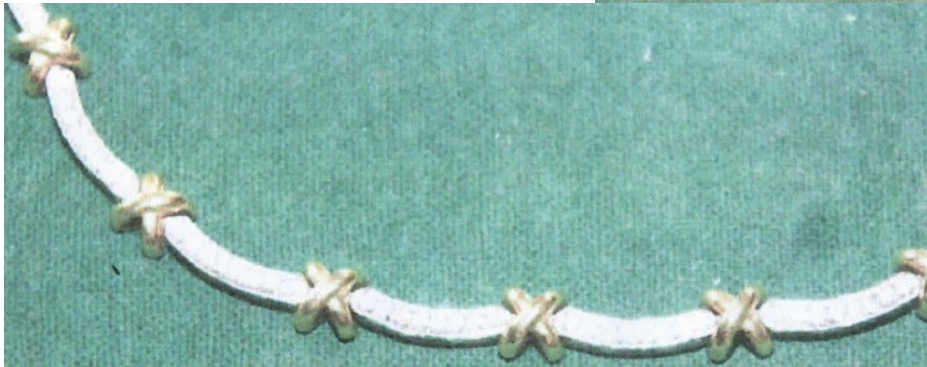

- Gold sovereign ring with St George's flag and year 1989 engraved. Crime 36/67097/20 (DC1315)

Assorted rings/ Crime 37/47300/20 (PC608)

9ct Filigree Cross, set with Garnets.
Crime 36/72019/20 (DC268)

Ladies diamond & 18ct Gold bi colour,
diamond set chain. Crime 36/72019/20
(DC268)