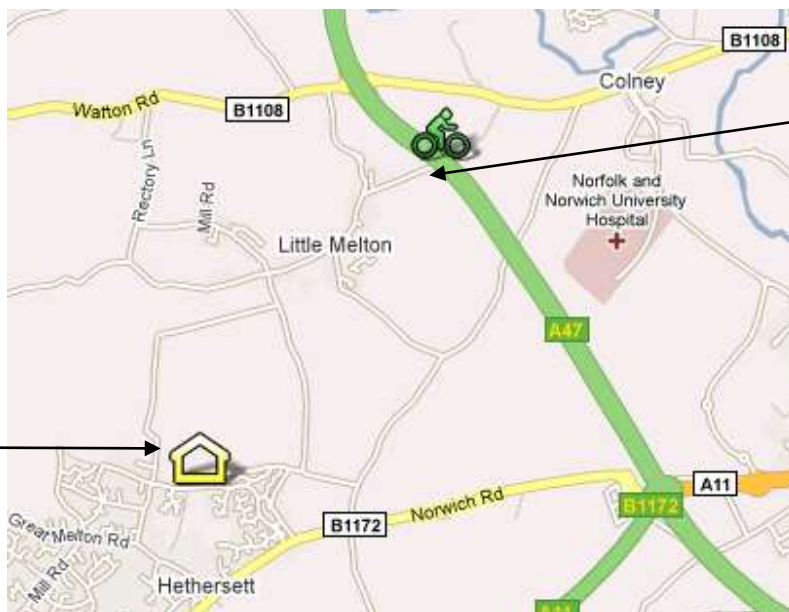

Hethersett Village Hall at 08:00

A47 crossing at 09:00

Linking home, school and work.